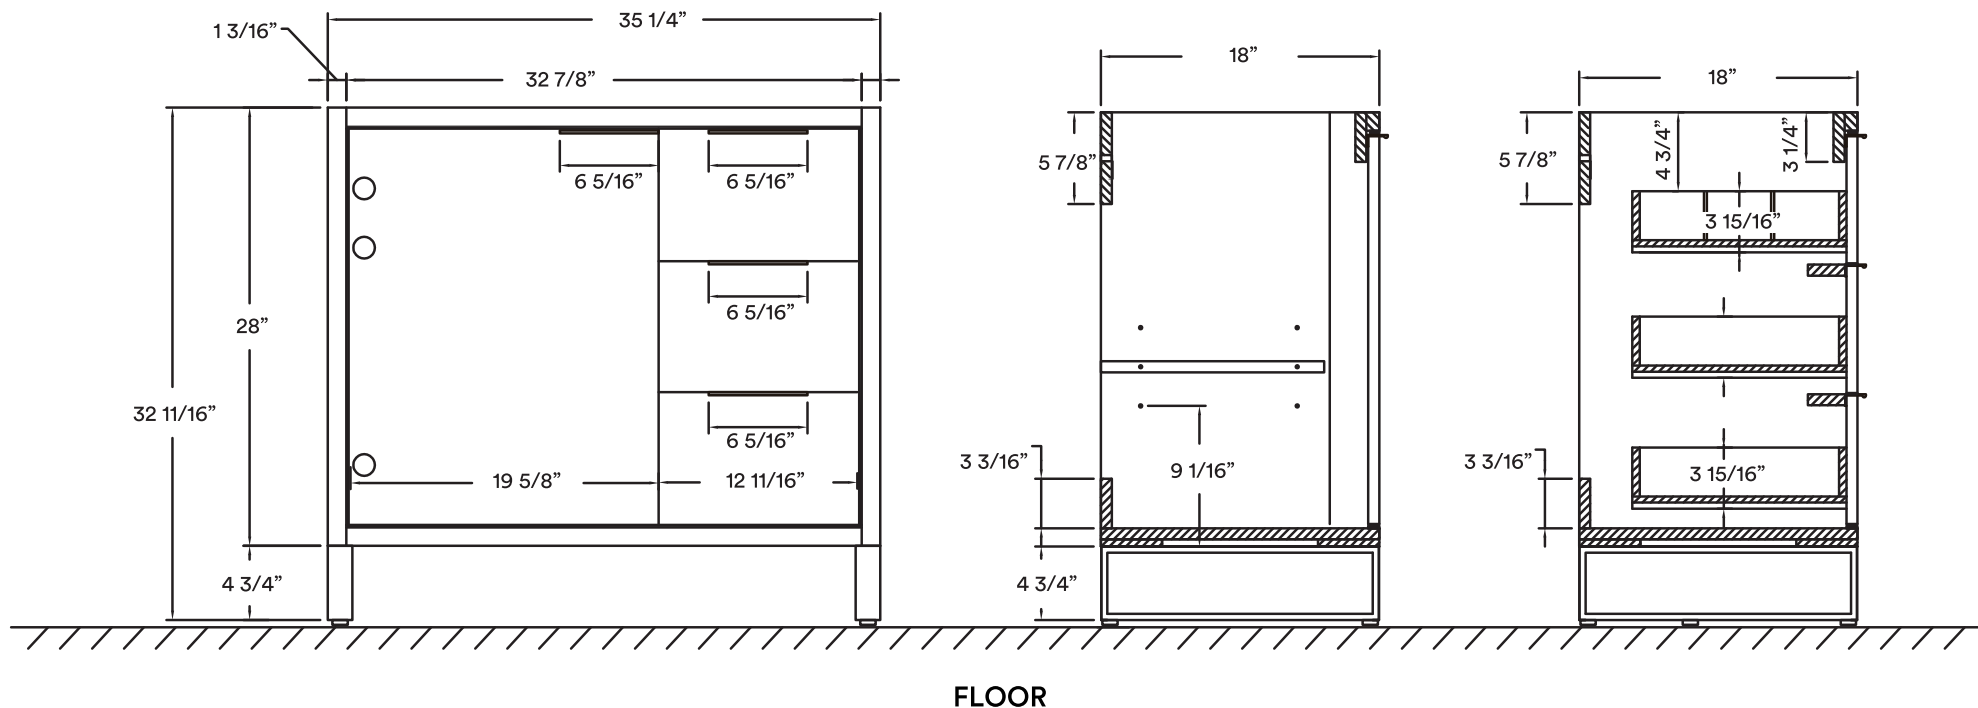

SPECIFICATIONS / TECHNICAL DATA

**OPULENCE
VANITY COLLECTION**

36"

ATTENTION! Dimensions may vary by up to 3/8". It is highly recommended to pull all dimensions of actual model for installation and measuring purposes.